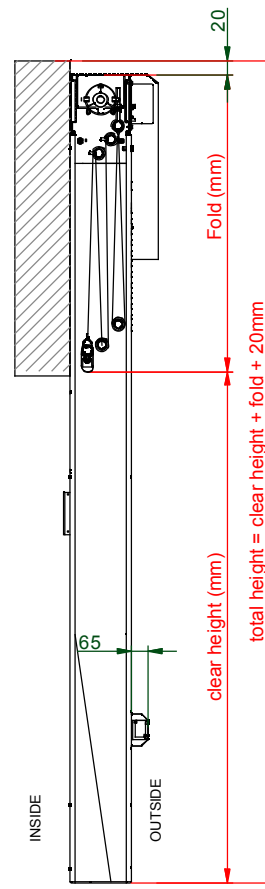

INDOOR INSTALLATION

OUTDOOR INSTALLATION

D	for doors up to 25m ² D=46 for doors over 25m ² D=100
G	Leg Depth TBC

INDOOR INSTALLATION

OUTDOOR INSTALLATION

motor cover required for outdoor fix

Tel : 01928 703580
 Fax : 01928 759984
 E-mail: sales@osadoorparts.co.uk
 Registered in England and Wales No 04267836

Instant Pass Basic With Side Motor

Customer	TBC
Date	TBC
Order Number	TBC
Customer Reference	TBC
Drawing Number	TBC
Revisions	TBC
Clear Dimensions	W x H (mm)
Mounting	Inside / Outside / Between Walls
Structure	Galvanised / Painted / Laquered
Colour (RAL)	TBC
Electrical Supply / Handing	3 Phase / 1 Phase (LH or RH)
Manual Override	Hand Crank / Chain
Safety	Photocell & Safety Edge / Light Barrier
Control Box Position	Installed On Leg / Loose
Activation	TBC
Windows	TBC