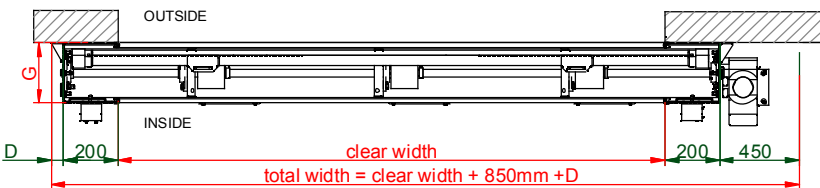

INDOOR INSTALLATION

OUTDOOR INSTALLATION

D	for doors up to 25m ² D=46 for doors over 25m ² D=100
G	Leg Depth TBC

INDOOR INSTALLATION

OUTDOOR INSTALLATION

motor cover required for outdoor fix

Tel : 01928 703580
 Fax : 01928 759984
 E-mail: sales@osadoorparts.co.uk
 Registered in England and Wales No 04267836

Instant Pass Basic With Side Motor

Customer	TBC
Date	TBC
Order Number	TBC
Customer Reference	TBC
Drawing Number	TBC
Revisions	TBC
Clear Dimensions	W x H (mm)
Mounting	Inside / Outside / Between Walls
Structure	Galvanised / Painted / Laquered
Colour (RAL)	TBC
Electrical Supply / Handing	3 Phase / 1 Phase (LH or RH)
Manual Override	Hand Crank / Chain
Safety	Photocell & Safety Edge / Light Barrier
Control Box Position	Installed On Leg / Loose
Activation	TBC
Windows	TBC