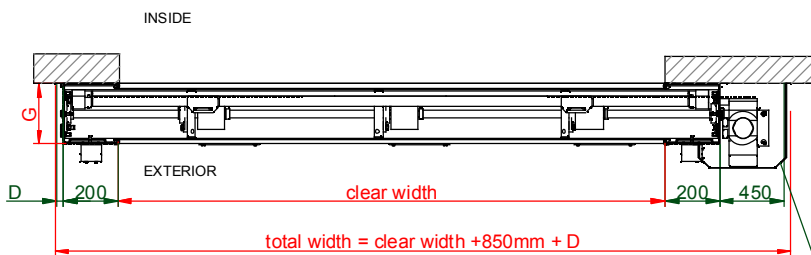

INDOOR INSTALLATION

OUTDOOR INSTALLATION

D	for doors up to 25m ² D=46 for doors over 25m ² D=100
G	Leg Depth TBC

INDOOR INSTALLATION

OUTDOOR INSTALLATION

motor cover required for outdoor fix

Tel : 01928 703580
 Fax : 01928 759984
 E-mail: sales@osadoorparts.co.uk
 Registered in England and Wales No 04267836

Instant Pass Basic With Side Motor

Customer	TBC
Date	TBC
Order Number	TBC
Customer Reference	TBC
Drawing Number	TBC
Revisions	TBC
Clear Dimensions	W x H (mm)
Mounting	Inside / Outside / Between Walls
Structure	Galvanised / Painted / Laquered
Colour (RAL)	TBC
Electrical Supply / Handing	3 Phase / 1 Phase (LH or RH)
Manual Override	Hand Crank / Chain
Safety	Photocell & Safety Edge / Light Barrier
Control Box Position	Installed On Leg / Loose
Activation	TBC
Windows	TBC