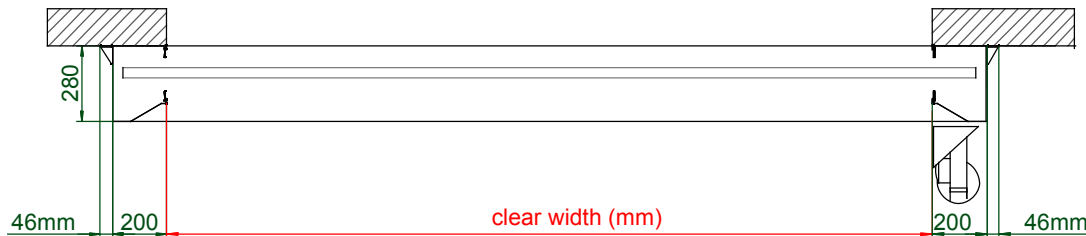

Between Walls

Face Fixed

Tel : 01928 703580
 Fax : 01928 759984
 E-mail: sales@osadoorparts.co.uk
 Registered in England and Wales No 04267836

Instant Roll With Front Motor	
Customer	TBC
Date	TBC
Order Number	TBC
Customer Reference	TBC
Drawing Number	TBC
Revisions	TBC
Clear Dimensions	W x H (mm)
Mounting	Inside / Outside / Between Walls
Structure	Galvanised / Painted / Laquered
Colour (RAL)	TBC
Electrical Supply / Handing	3 Phase / 1 Phase (LH or RH)
Manual Override	Hand Crank / Chain
Safety	Photocell & Safety Edge / Light Barrier
Control Box Position	Installed On Leg / Loose
Activation	TBC
Windows	TBC